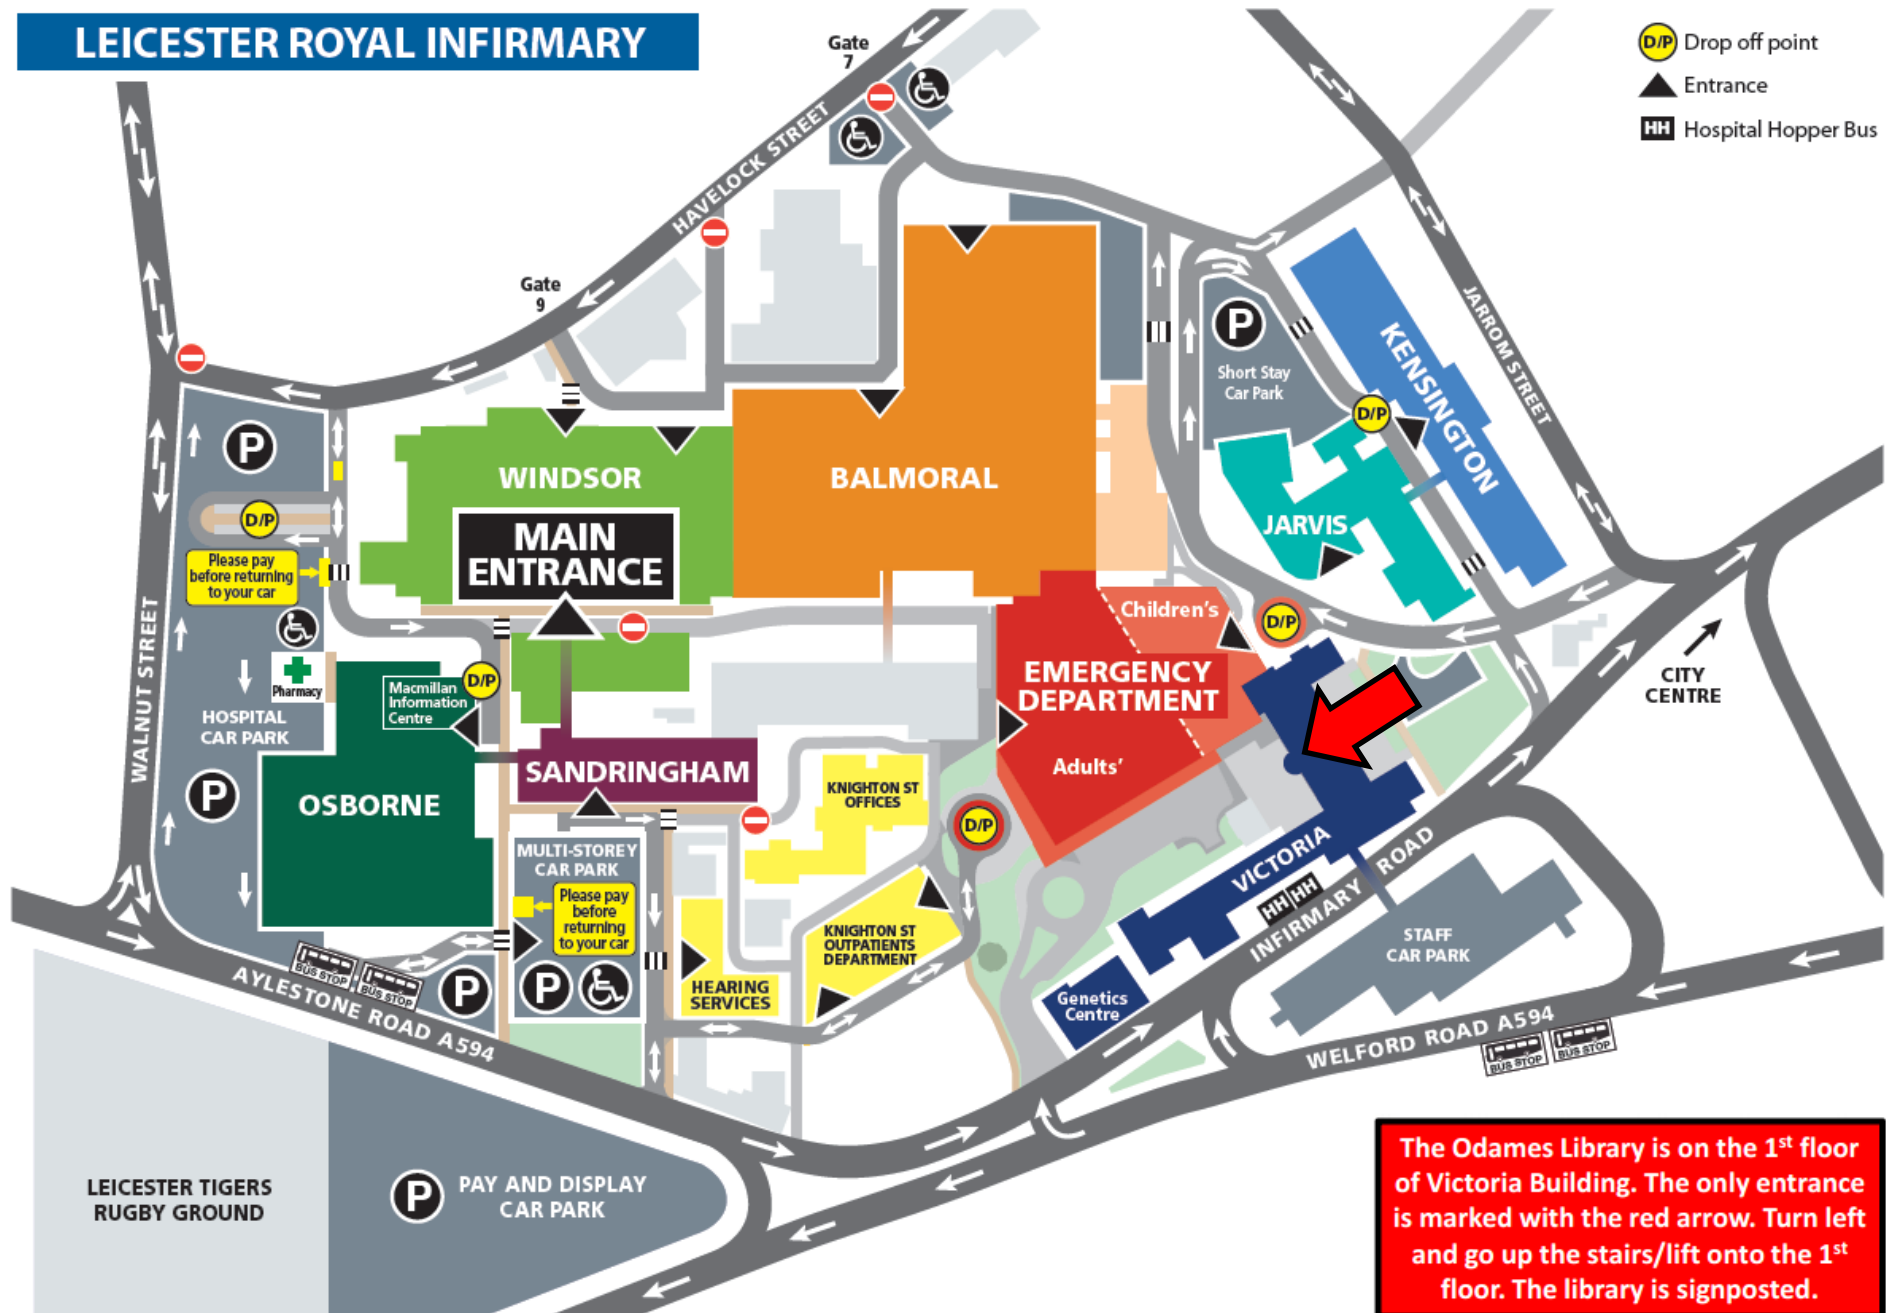

LEICESTER ROYAL INFIRMARY

-  Drop off point
-  Entrance
-  Hospital Hopper Bus

The Odames Library is on the 1st floor of Victoria Building. The only entrance is marked with the red arrow. Turn left and go up the stairs/lift onto the 1st floor. The library is signposted.